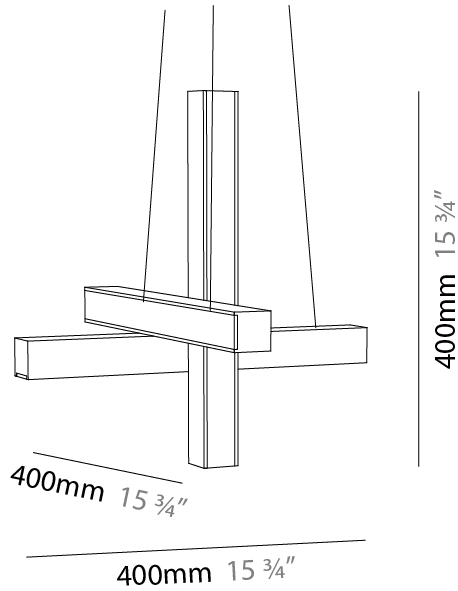

PROJECT	
TYPE	
SPECIFIER	
QUANTITY	
DATE	

CROSS SHAPE SUSPENSION

D71028-

base number
Color   Finish
Temperature   Options

1. To build a product code in our configurator select the specify button on the base model # product page
2. To build a manual product code on this datasheet choose from the options listed below in blue font and add the suffix to the base model #

GENERAL

Series: LED40 Modular
Subseries: Cross Shape
Brand: Tunto
Division: Design
Mounting Type: Suspension
Mounting Location: Ceiling
Subcategory: Modular Systems

PHYSICAL

Shape: Abstract
Length (mm): 400
Length (in): 15 ¾
Width (mm): 400
Width (in): 15 ¾
Height (mm): 400
Height (in): 15 ¾
Max. Overall Height (mm): 2400
Max. Overall Height (in): 94 ½
Extension (mm): 80
Extension (in): 3 ⅛
Light Distribution: Omnidirectional
Diffuser: Opal
Fixture Finish: [WAL](#) / [ASH](#) / [OAK](#) / [BLK](#) / [WHI](#)
Fixture Material: Wood

ELECTRICAL

Lamp Type: LED
Input Wattage (W): 23
Total Output Wattage (W): 18.9
Dimming: Tri-Mode (Non-Dimming and Phase Dimming (120Vac only) and 0-10V Dimming)
Driver Included: Yes
Driver Location: Integrated
Driver Type: Constant Current - Universal
Driver Class: Class 2
Input Voltage (V): 120 - 277
Constant Current (MA): 700

LED

Color Temperature (°K): [2700](#) / [3000](#) / [4000](#)
Max. Delivered Lumen (lm): 1100
CRI: >93 CRI
Lamp Life (hrs): 50000

OPTICAL

RATINGS AND CERTIFICATIONS

Certified By: Certified for North American Standards
IP rating: IP20